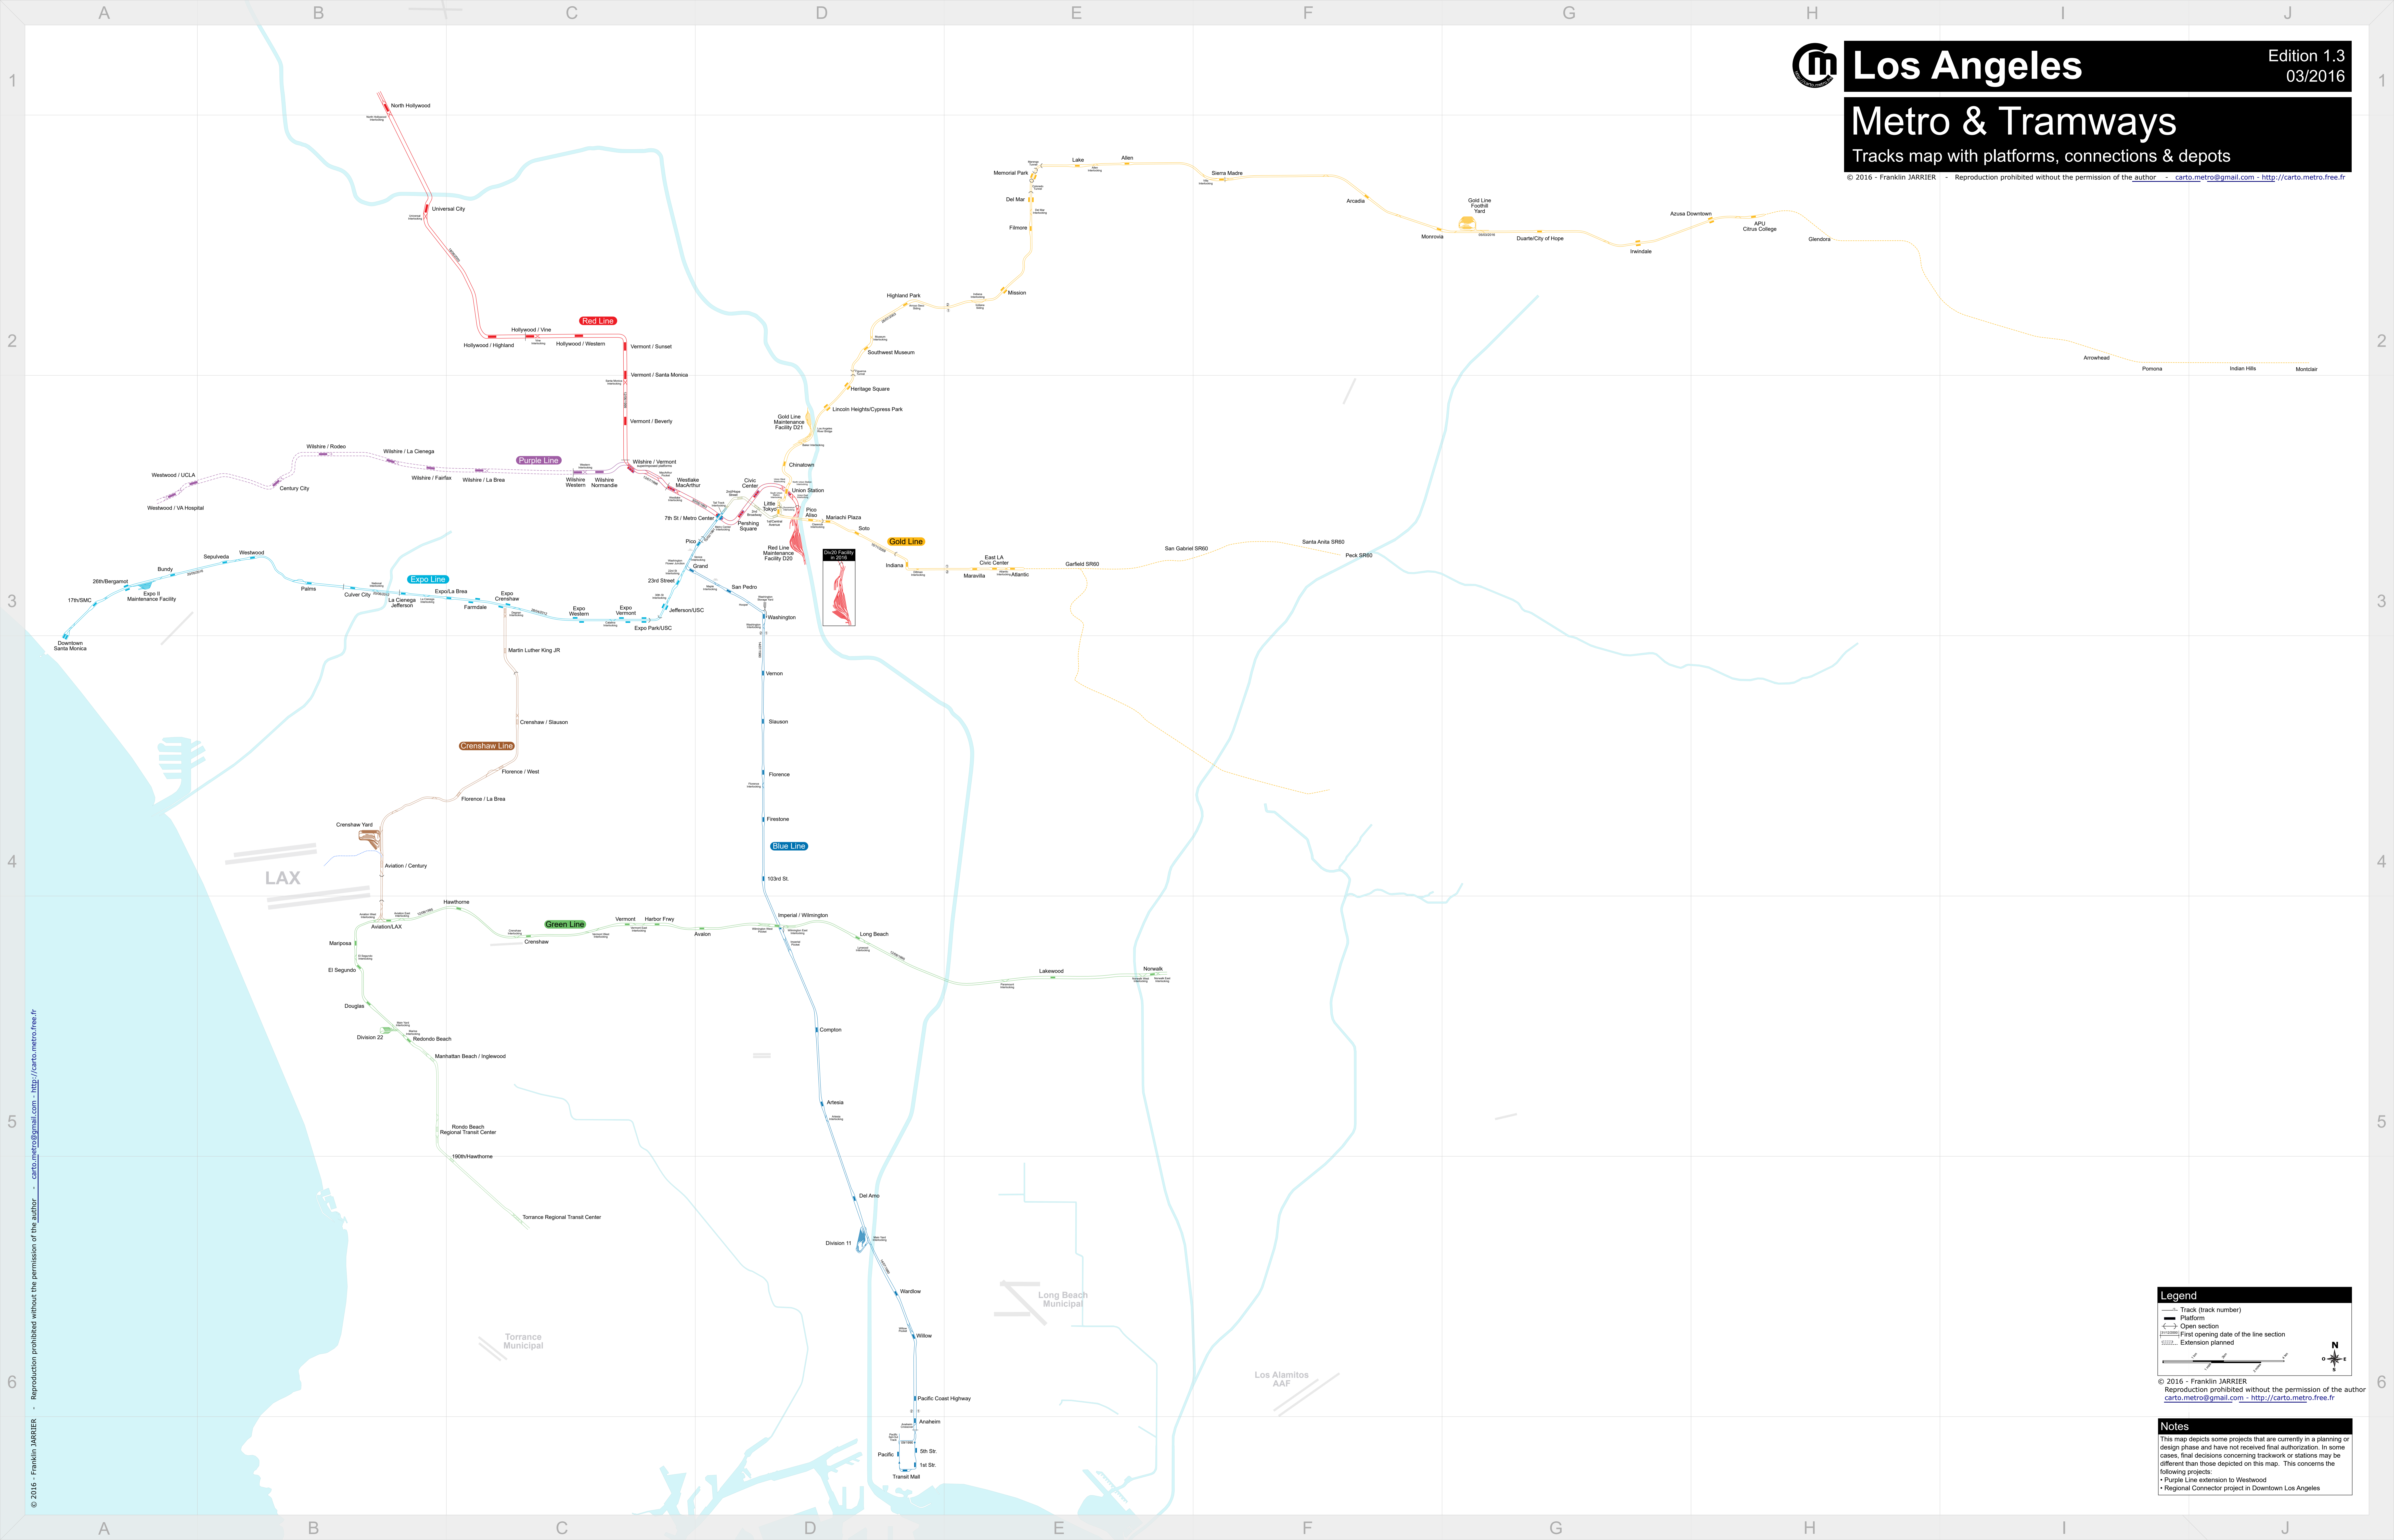

Metro & Tramways

Tracks map with platforms, connections & depots

© 2016 - Franklin JARRIER - Reproduction prohibited without the permission of the author - carto.metro@gmail.com - <http://carto.metro.free.fr>

© 2016 - Franklin JARRIER - Reproduction prohibited without the permission of the author - carto.metro@gmail.com - <http://carto.metro.free.fr>

Legend

- Track (track number)
- Platform
- Open section
- First opening date of the line section
- Extension planned

© 2016 - Franklin JARRIER
Reproduction prohibited without the permission of the author
carto.metro@gmail.com - <http://carto.metro.free.fr>